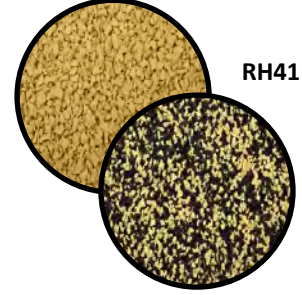

YELLOW (C)

RH41