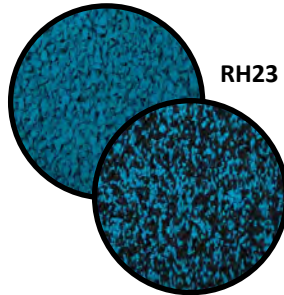

Poured in Place Rubber Surfacing

COLOR PALETTE

RED (S)

RH01

BEIGE (S)

RH30

GREEN (S)

RH10

BRIGHT GREEN (S)

RH11

DARK GREEN (S)

RH12

BLUE (S)

RH20

LIGHT BLUE (S)

RH22

TEAL (AZURE) (S)

RH23

LIGHT GREY (S)

RH65

MEDIUM GREY (S)

RH61

DARK GREY (S)

RH60

TURQUOISE (C)

RH26

EGGSHELL (C)

RH31

PURPLE (C)

RH21

BRIGHT RED (C)

RH02