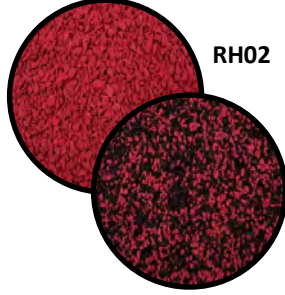

Poured in Place Rubber Surfacing

COLOR PALETTE

RED (S)

RH01

BEIGE (S)

RH30

GREEN (S)

RH10

BRIGHT GREEN (S)

RH11

DARK GREEN (S)

RH12

BLUE (S)

RH20

LIGHT BLUE (S)

RH22

TEAL (AZURE) (S)

RH23

LIGHT GREY (S)

RH65

MEDIUM GREY (S)

RH61

DARK GREY (S)

RH60

TURQUOISE (C)

RH26

EGGSHELL (C)

RH31

PURPLE (C)

RH21

BRIGHT RED (C)

RH02