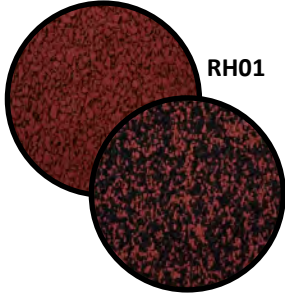

Poured in Place Rubber Surfacing

COLOR PALETTE

RED (S)

RH01

BEIGE (S)

RH30

GREEN (S)

RH10

BRIGHT GREEN (S)

RH11

DARK GREEN (S)

RH12

BLUE (S)

RH20

LIGHT BLUE (S)

RH22

TEAL (AZURE) (S)

RH23

LIGHT GREY (S)

RH65

MEDIUM GREY (S)

RH61

DARK GREY (S)

RH60

(S) Standard Color - (C) Custom Color