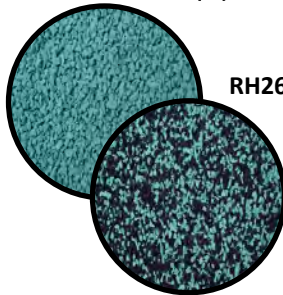

Poured in Place Rubber Surfacing

COLOR PALETTE

RED (S)

RH01

BEIGE (S)

RH30

GREEN (S)

RH10

BRIGHT GREEN (S)

RH11

DARK GREEN (S)

RH12

BLUE (S)

RH20

LIGHT BLUE (S)

RH22

TEAL (AZURE) (S)

RH23

LIGHT GREY (S)

RH65

MEDIUM GREY (S)

RH61

DARK GREY (S)

RH60

TURQUOISE (C)

RH26

EGGSHELL (C)

RH31

PURPLE (C)

RH21

BRIGHT RED (C)

RH02