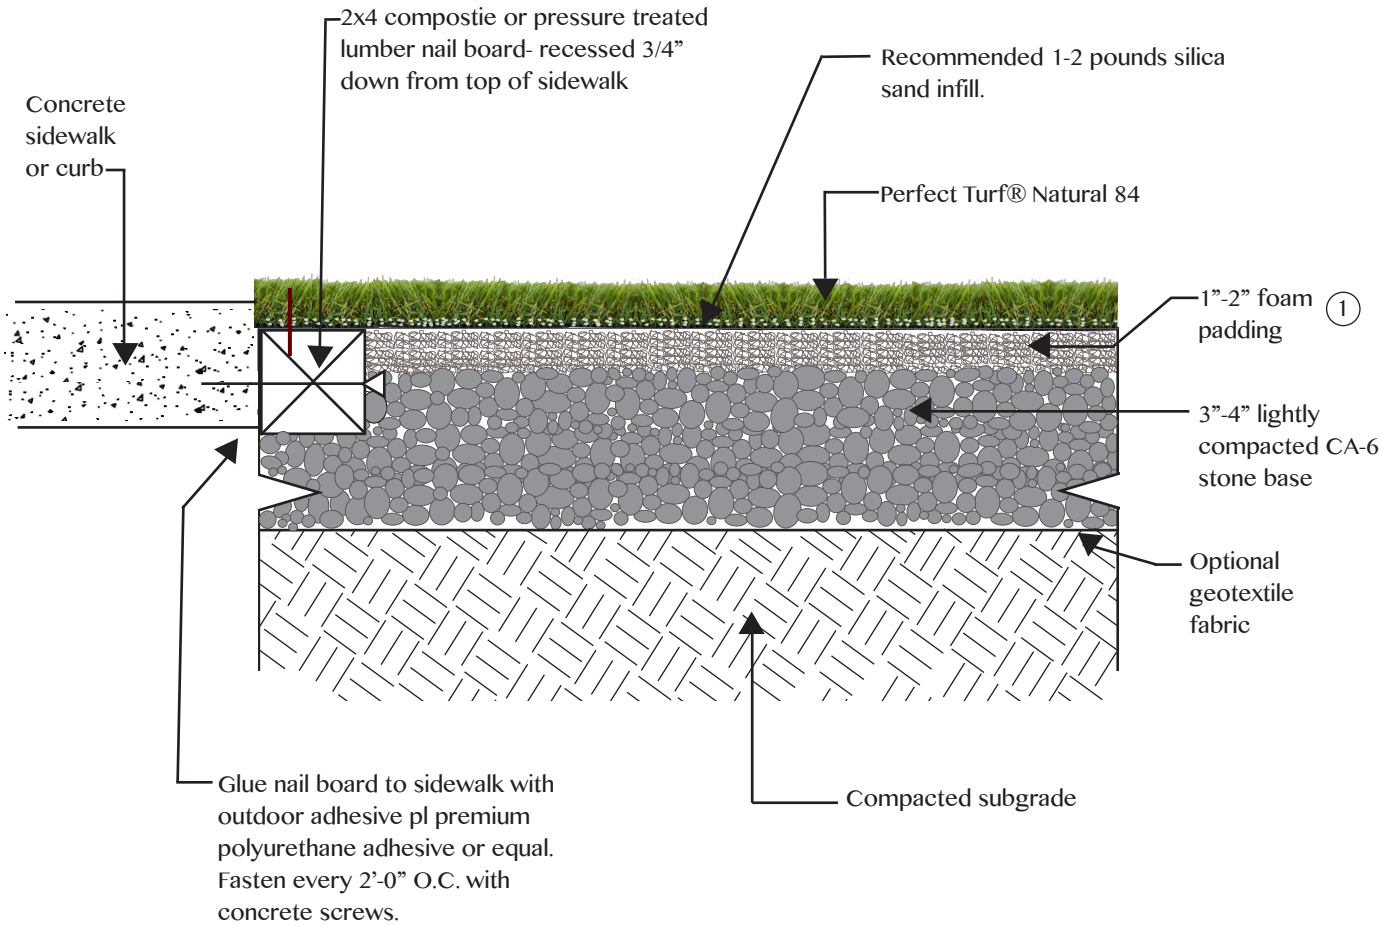

PERFECT TURF® PLAYGROUND DETAIL

Over Stone Base

- ① 1-1/8" Poly-Green Foam Pad meets up to 5' fall height
2-1/8" Poly-Green Foam Pad meets up to 9' fall height

Perfect Turf

2015 © Perfect Turf LLC, Wood Dale, IL