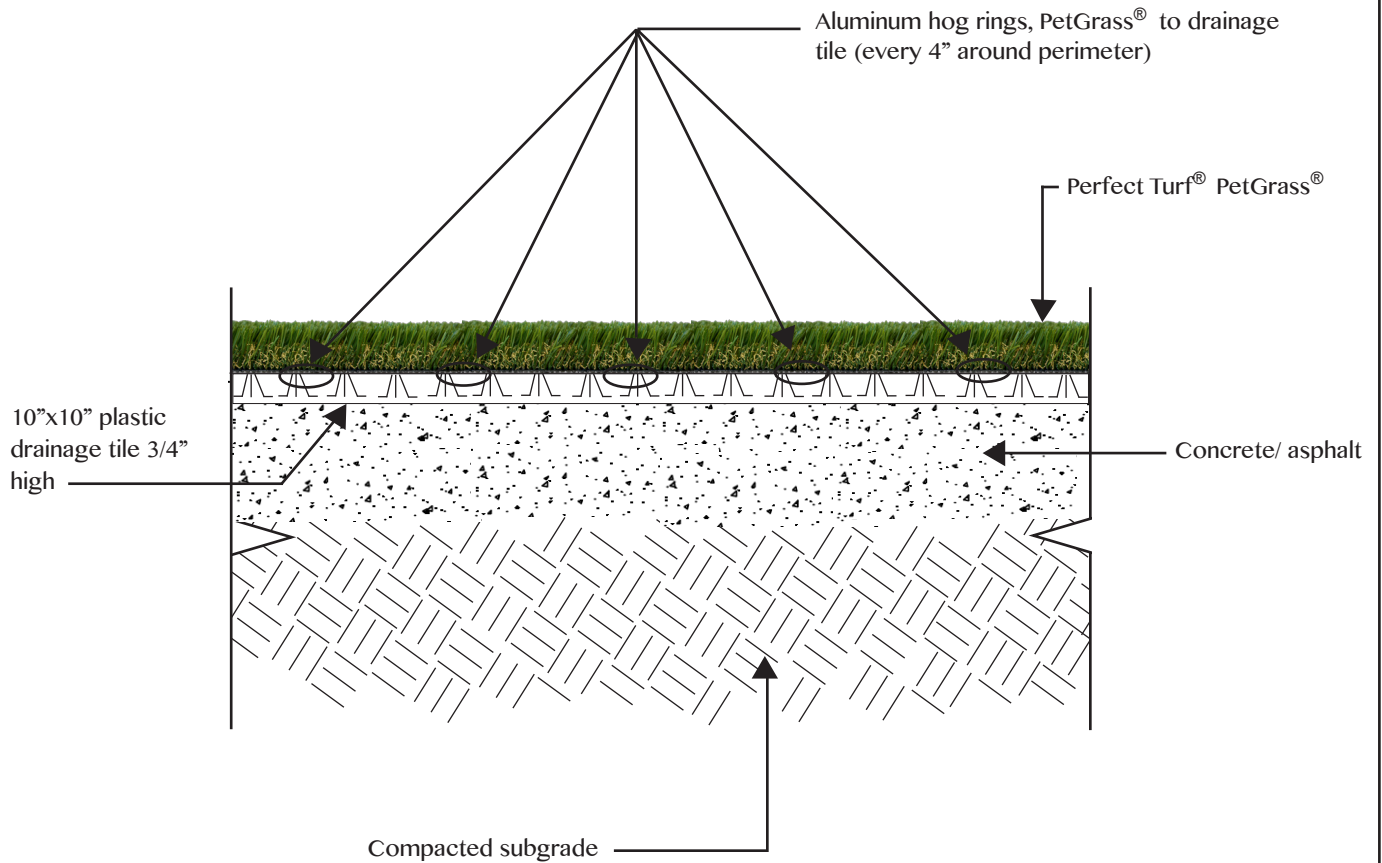

# PERFECT TURF® PETGRASS® PODS

---

## Concrete/ Asphalt Base Dog Facility

**Perfect Turf**

NOT TO SCALE

DF1

2015 © Perfect Turf LLC, Wood Dale, IL  
Contact: 888-796-8873 or visit [www.perfectturfinc.com](http://www.perfectturfinc.com) for additional information