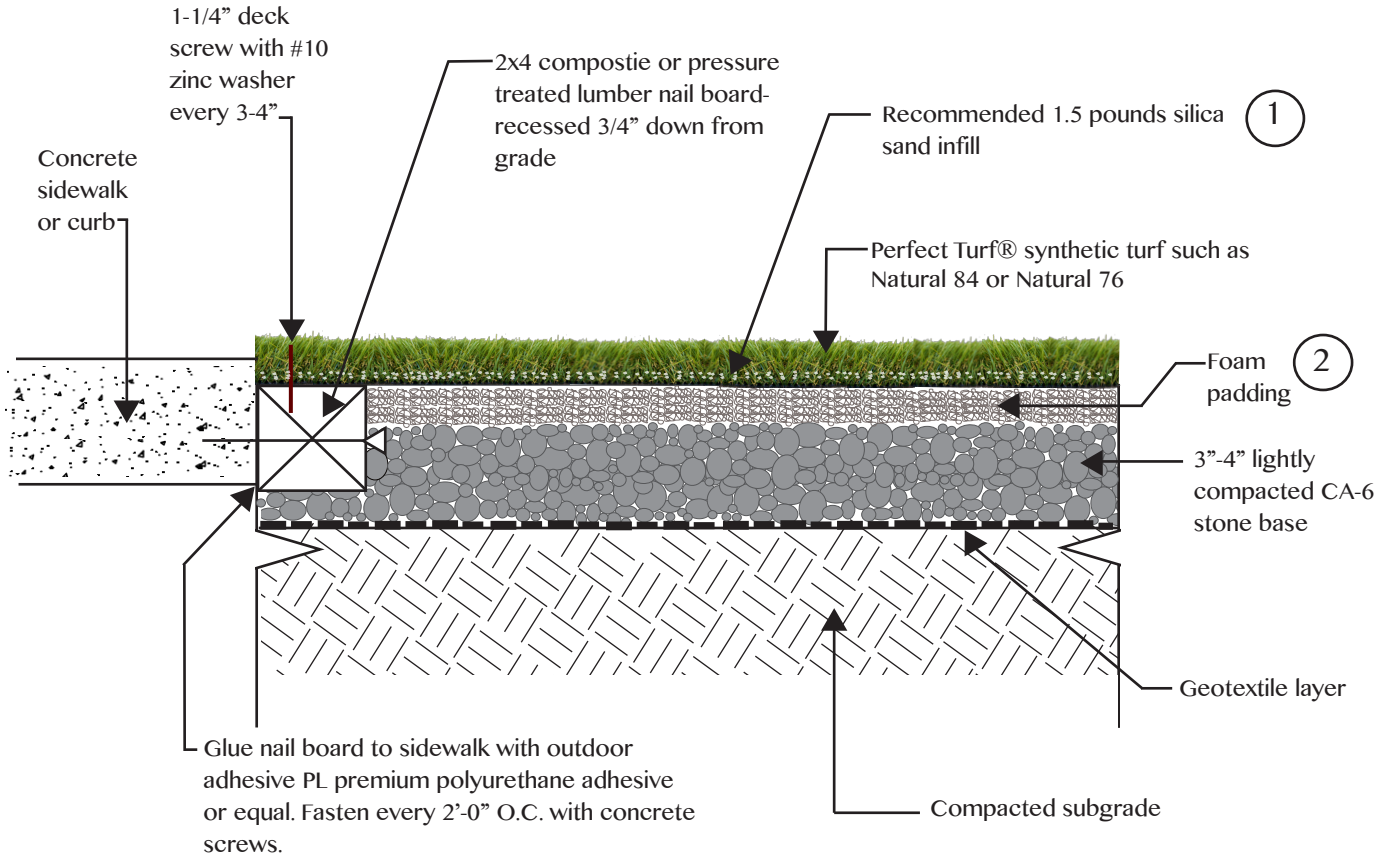

PERFECT TURF® DETAIL

PerfectPlay® Playground Safety Surface Detail

(1) Optional rubber infill for additional fall height protection.

(2) Optional 1-1/8" foam pad meets up to 5' fall height.
 1-1/2" foam pad meets up to 7' fall height.
 2-1/8" foam pad meets up to 9' fall height.