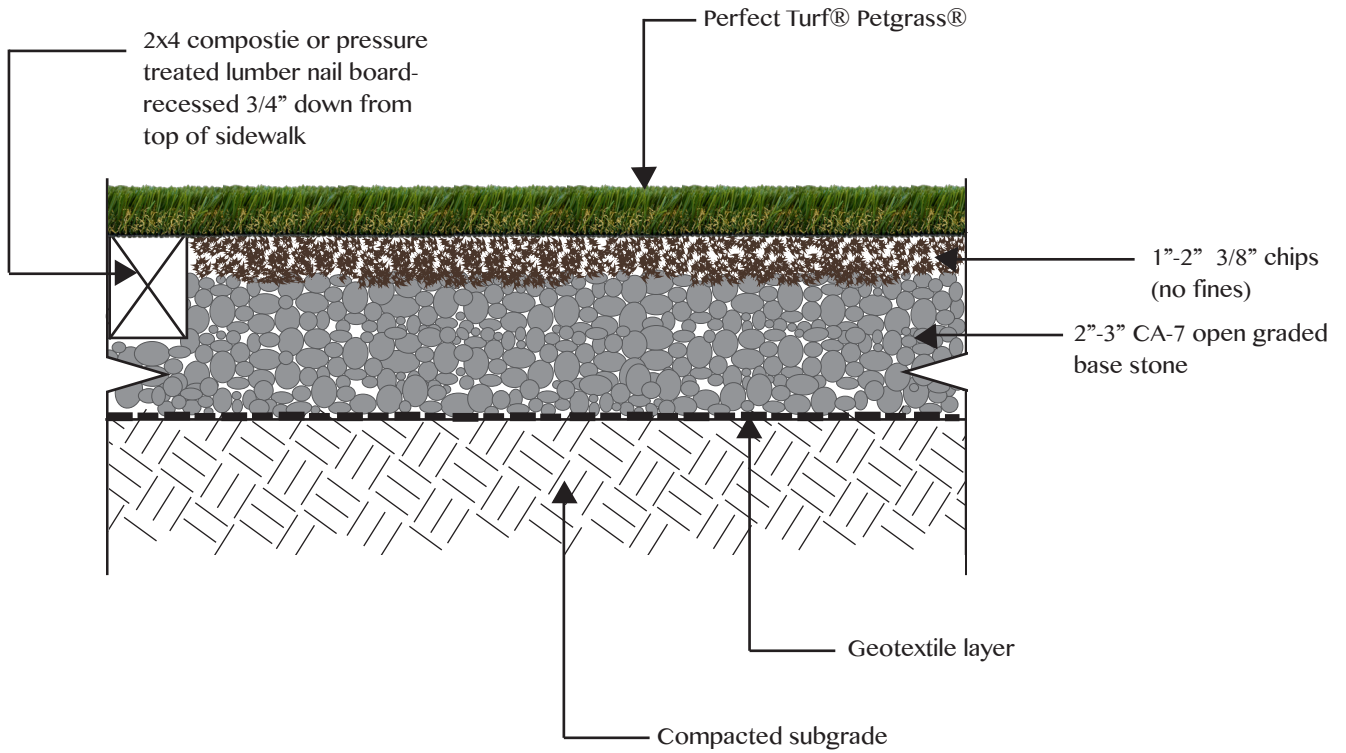

PERFECT TURF® OVER STONE BASE DETAIL

Minimum Recommended Standard Base Dog Facility

Perfect Turf

2015 © Perfect Turf LLC, Wood Dale, IL
Contact: 888-796-8873 or visit www.perfectturfinc.com for additional information

NOT TO SCALE

D2