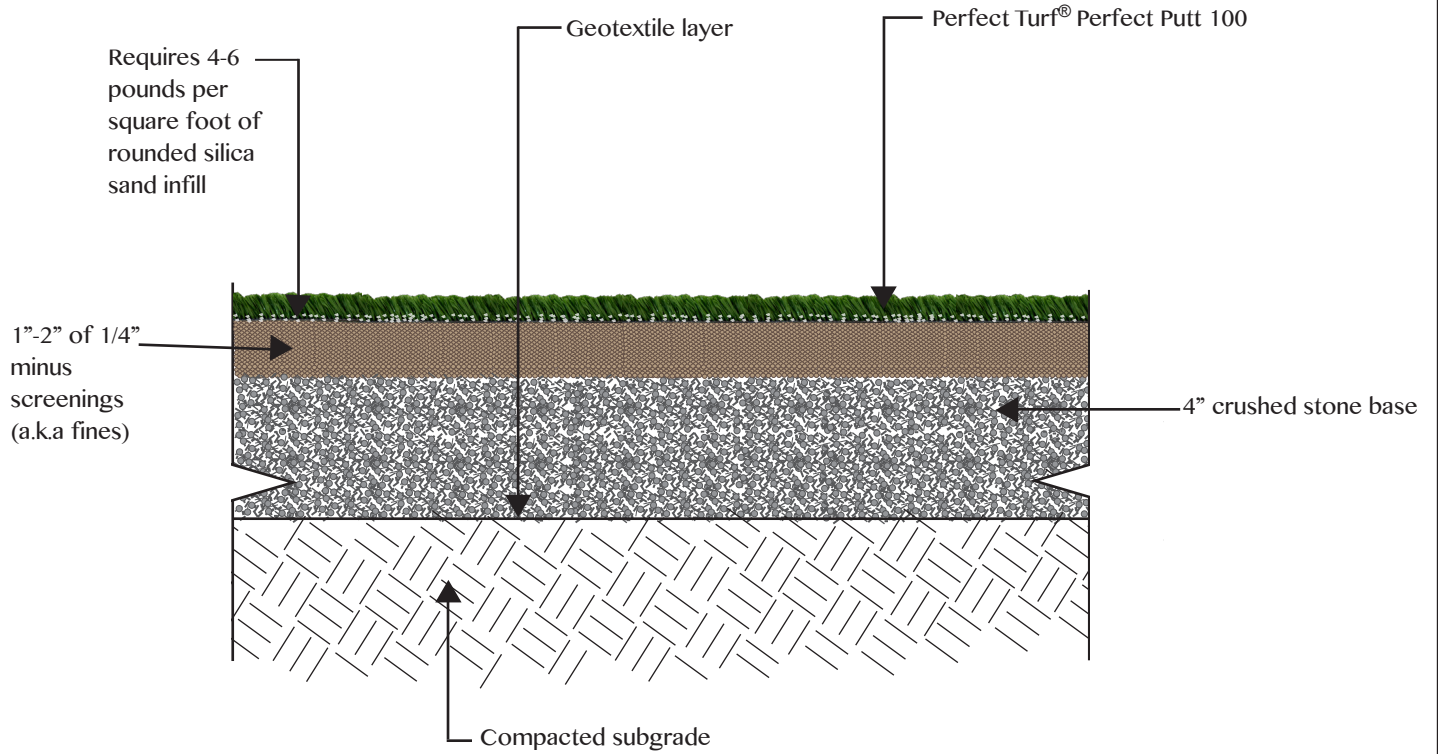

PERFECT TURF® DETAIL

Putting Green

NOT TO SCALE

2015 © Perfect Turf LLC, Wood Dale, IL
Contact: 888-796-8873 or visit www.perfectturfinc.com for additional information

G2